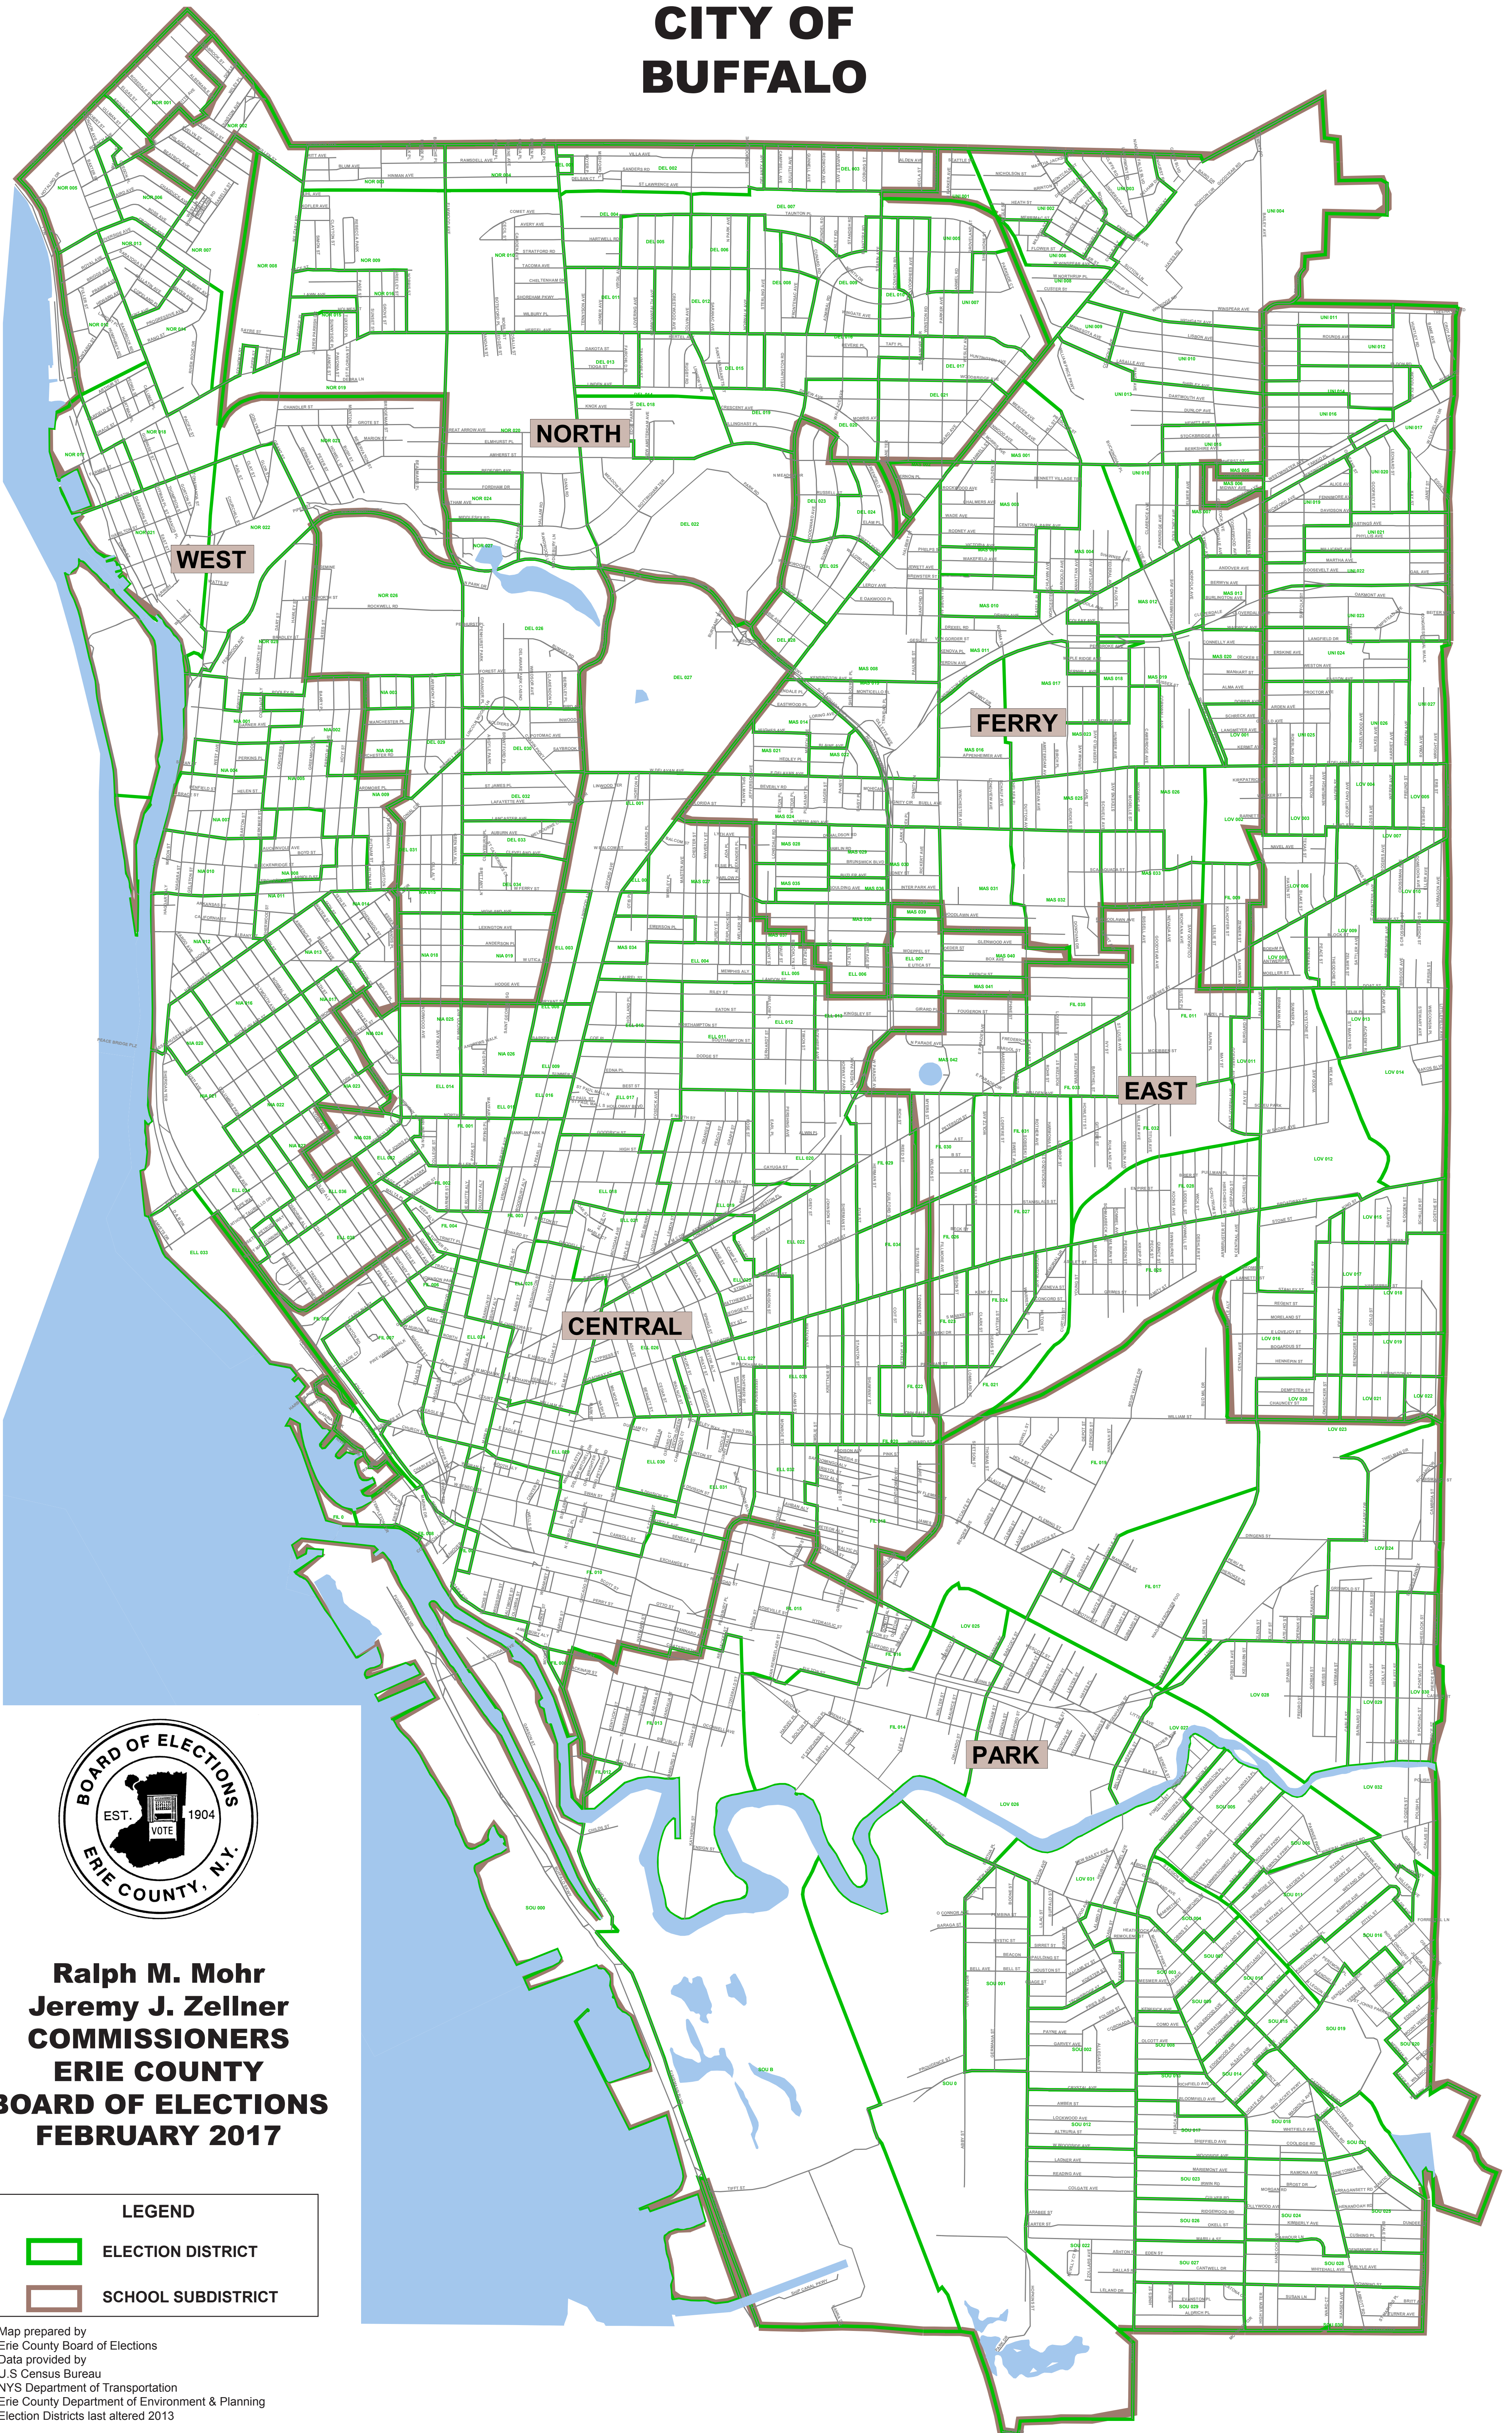

CITY OF BUFFALO

Ralph M. Mohr
Jeremy J. Zellner
COMMISSIONERS
ERIE COUNTY
BOARD OF ELECTIONS
FEBRUARY 2017

LEGEND	
	ELECTION DISTRICT
	SCHOOL SUBDISTRICT

Map prepared by
Erie County Board of Elections
Data provided by
U.S. Census Bureau
NYS Department of Transportation
Erie County Department of Environment & Planning
Election Districts last altered 2013