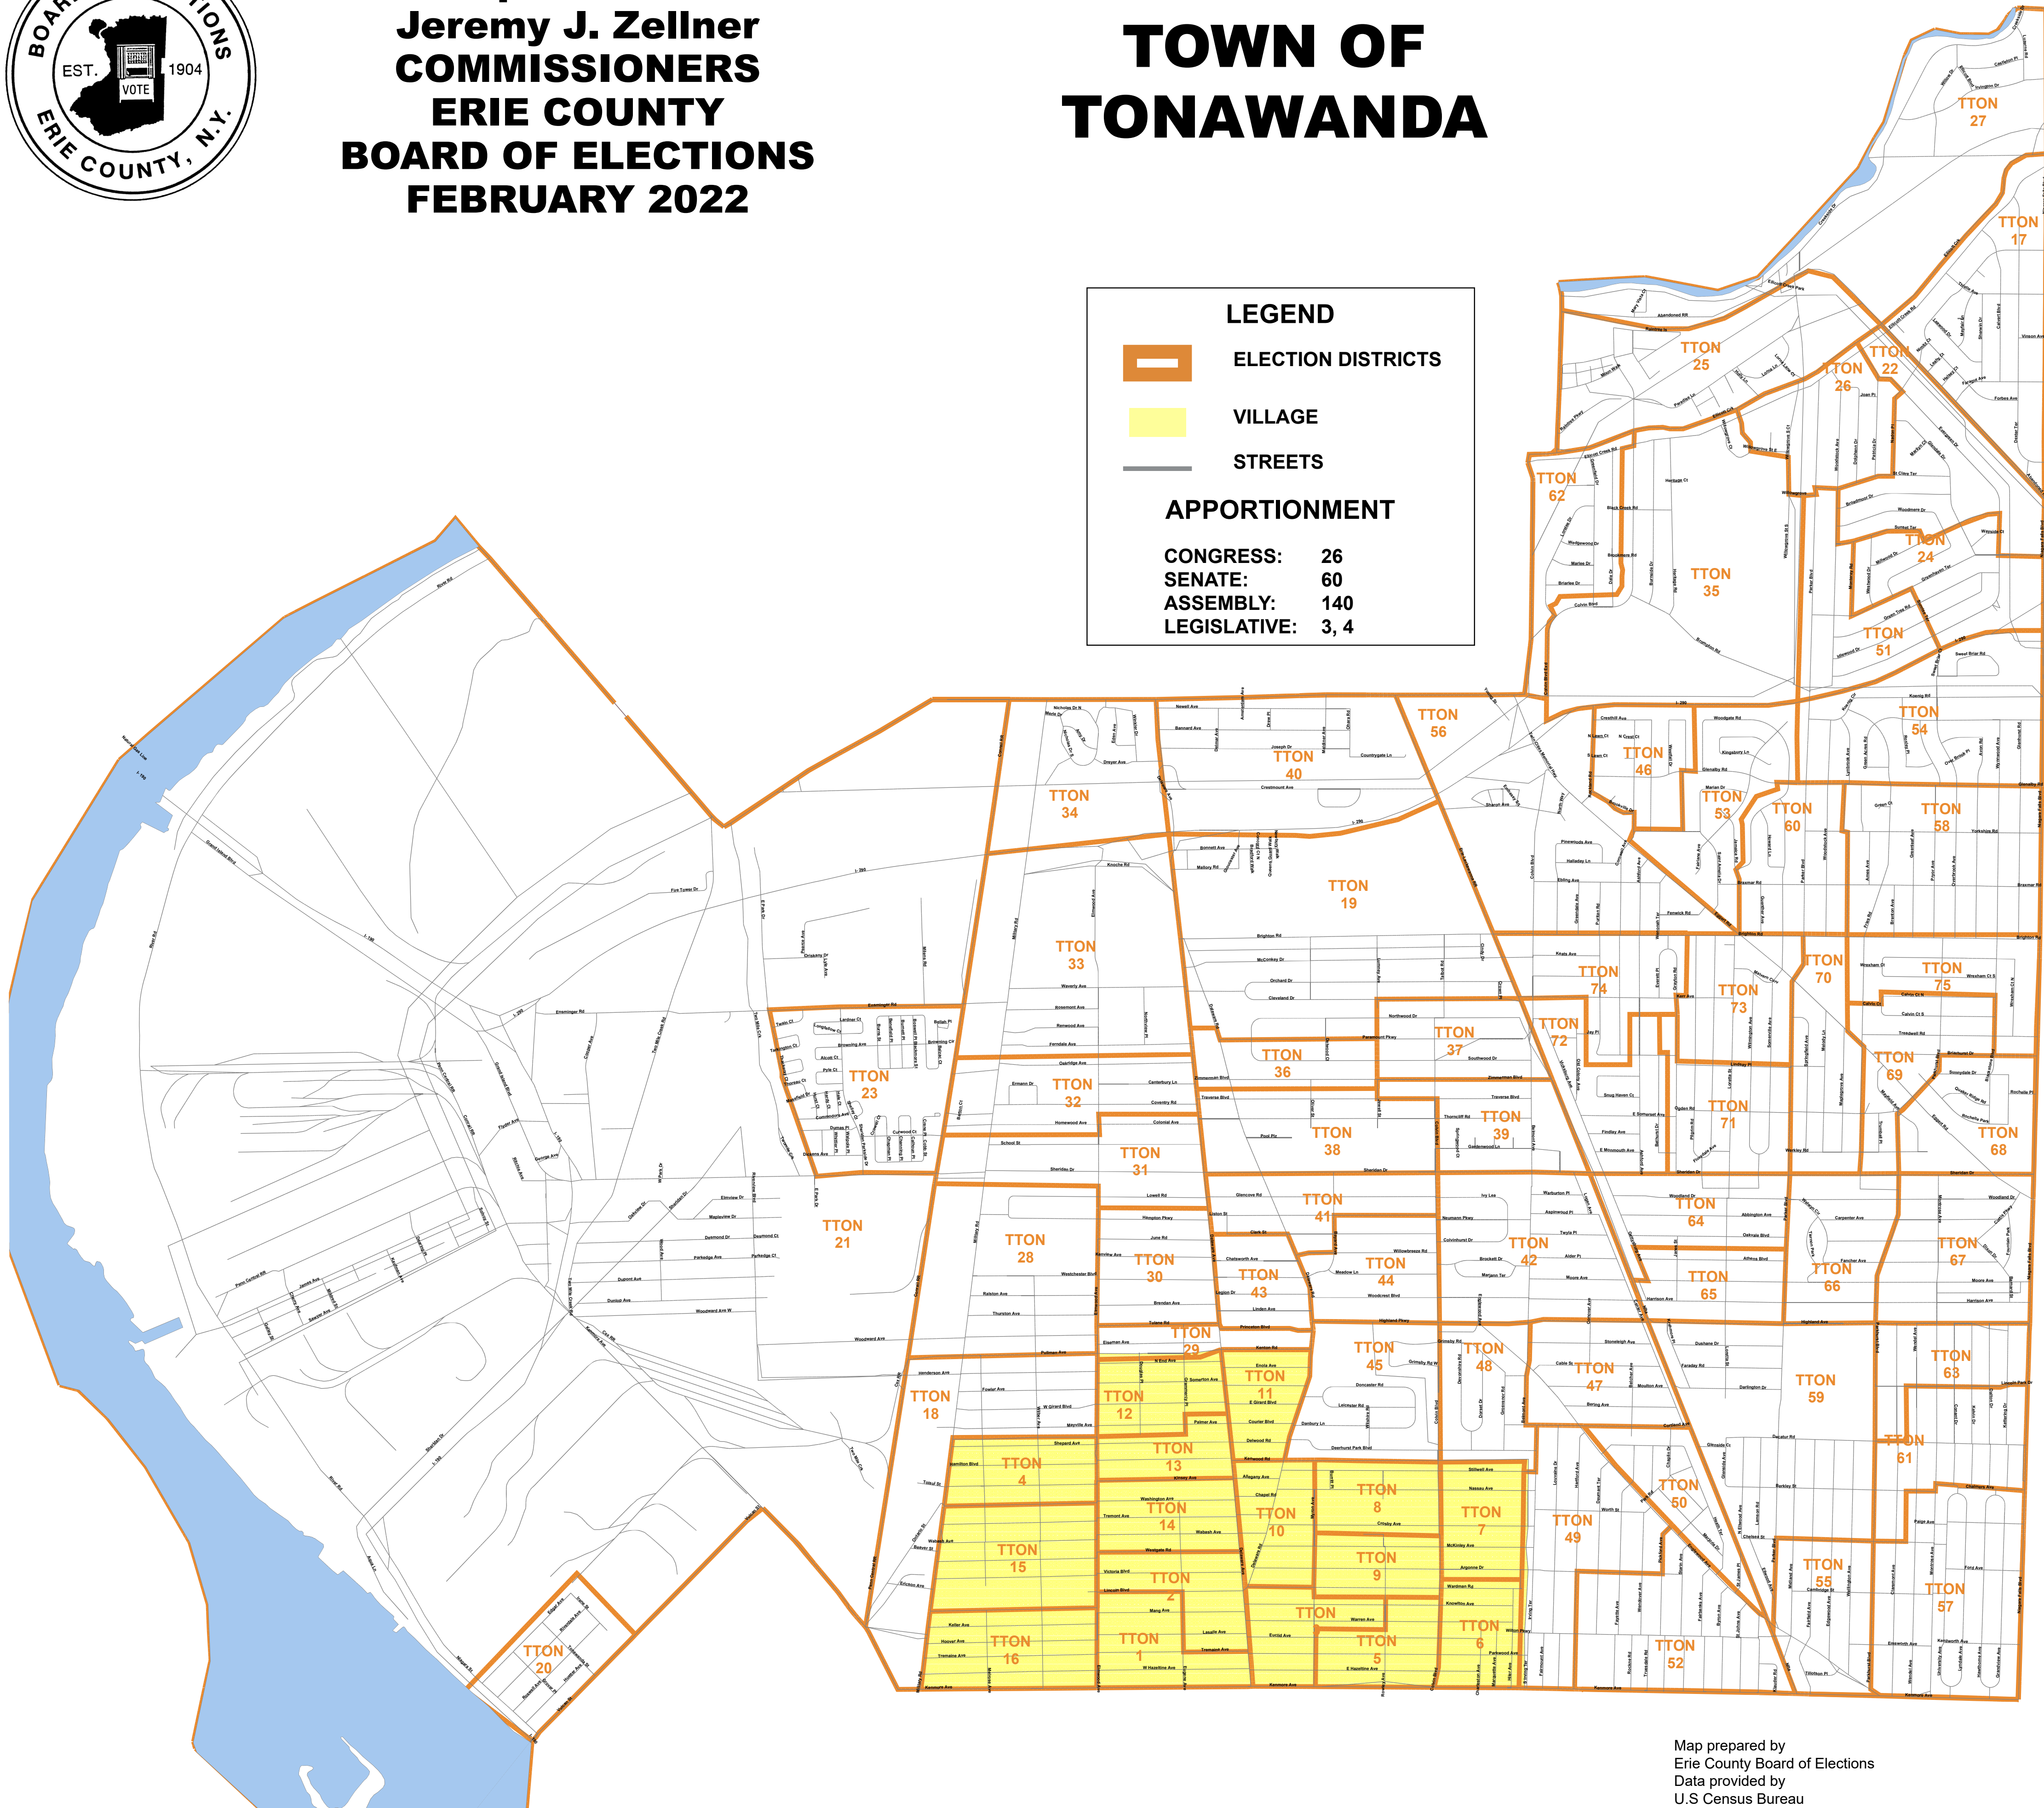

**Ralph M. Mohr
Jeremy J. Zellner
COMMISSIONERS
ERIE COUNTY
BOARD OF ELECTIONS
FEBRUARY 2022**

TOWN OF TONAWANDA

LEGEND

- ELECTION DISTRICTS
- VILLAGE
- STREETS

APPORTIONMENT

CONGRESS: 26
SENATE: 60
ASSEMBLY: 140
LEGISLATIVE: 3, 4

Map prepared by
Erie County Board of Elections
Data provided by
U.S Census Bureau
NYS Department of Transportation
Erie County Department of Environment & Planning
Election Districts last altered 2015